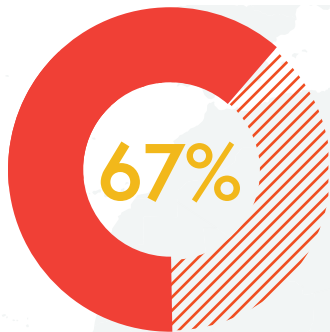

THE REFUGEE CRISIS

70.8 MILLION

people are forcibly displaced worldwide as a result of **persecution, conflict, violence, or human rights violations** at the end of 2018.

25.9 MILLION

REFUGEES

41.3 MILLION

INTERNALLY DISPLACED PEOPLE

3.5 MILLION

ASYLUM-SEEKERS

1/2 CHILDREN

below 18 years of age constituted about half of the refugee population

4 OUT OF 5 REFUGEES

lived in countries neighbouring their countries of origin.

FROM FIVE COUNTRIES
more than 2/3 of
ALL REFUGEES come
from 5 countries

Syrian Arab Republic
6.7 million

South Sudan
2.3 million

Somalia
0.9 million

Afghanistan
2.7 million

Myanmar
1.1 million

37,000

NEW DISPLACEMENTS EVERY DAY